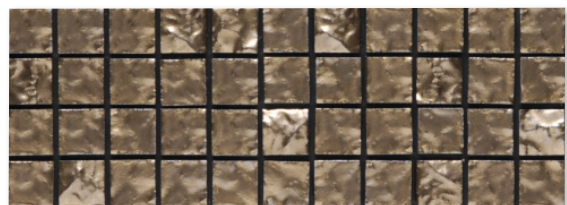

Glazed Porcelain Tile
REGIA

Rokcy surface

REG-210

REG-211

REG-214 *

REG-216 *

25x25mm (0.98"x0.98") Rokcy surface
REG-210~216

Sheet Size : Straight joint sheet

300x300mm (11.81"x11.81")

Thickness : 8mm (0.31")

 * Please note that these colors are not acid-resistant.