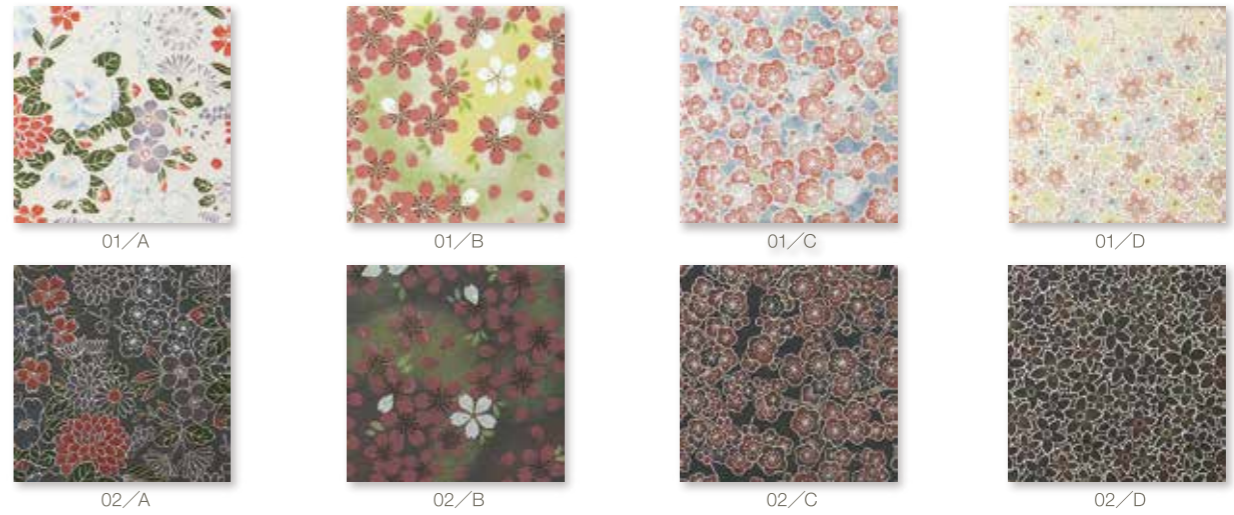

Glazed Porcelain Tile
INISHIE

Field Tile Available in 100 & Hexagon

100

Field Tile : INS-01~05
 Flower Pattern - White Base : INS-01/A~01/D
 Flower Pattern - Black Base : INS-02/A~02/D
 Edo Pattern - White Base : INS-01/E~01/M
 97x97mm (3.82"x3.82")
 Thickness : 7mm (0.28")

Hexagon

Field Tile : INH-01~05
 Flower Pattern - White Base : INH-01/A~01/D
 Flower Pattern - Black Base : INH-02/A~02/D
 Edo Pattern - White Base : INH-01/E~01/M
 170x148mm (6.69"x5.83")
 Thickness : 7mm (0.28")

Flower Pattern Available in 100 & Hexagon

Edo Pattern Available in 100 & Hexagon