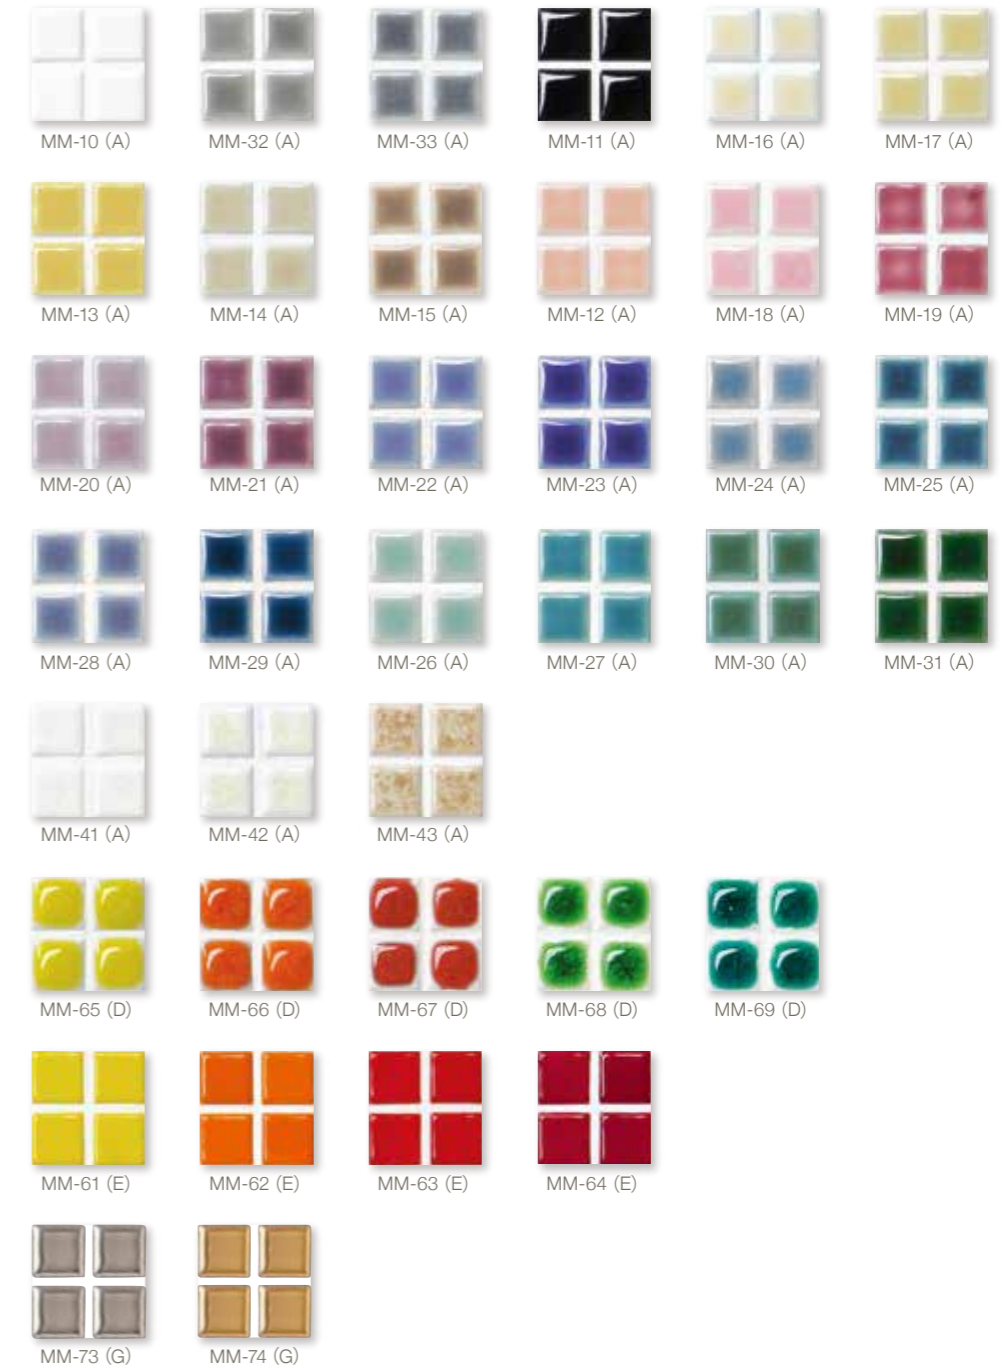

Glazed Porcelain Tile

MONO MOSAIC

15x15mm (0.59"x0.59")

MM-10~74

Sheet Size : Straight joint sheet

300x300mm (11.81"x11.81")

Thickness : 6mm (0.24")