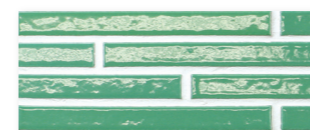

Glazed Stoneware Tile

NAGASHI

SOFT COLOR

VIVID COLOR

RCV-15 (B)

RCY-01~10
RCV-11~20
20x200mm (0.79"x7.87")
Thickness : 13mm (0.51")