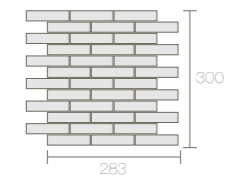

NAG-03F

NAG-04

NAG-04F

23x92mm (0.91"x3.62")  
 NAG-01~04  
 Sheet Size : Brick joint sheet  
 300x283mm (11.81"x11.14")  
 Thickness : 6~9mm (0.24"~0.35")

23x92mm (0.91"x3.62")  
 NAG-01F~04F  
 Sheet Size : Brick joint sheet  
 300x283mm (11.81"x11.14")  
 Thickness : 6mm (0.24")