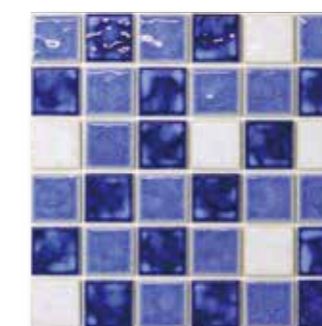

### Gradation

SEA-5000,5011,5012,5013,5014,5015,5018 & Special order color

SEA-5002,5006,5007,5008 & Special order color

### Mix Sheet

SEAX-10  
SEA-5007,5008,5000 (40%:40%:20%)

SEAX-12  
SEA-5012,5015,5000 (40%:40%:20%)

SEAX-13  
SEA-5010,5011,5013 (Equal mix)

49.1x49.1mm (1.93"x1.93")  
SEA-5000~5032  
Sheet Size : Straight joint sheet  
316.2x316.2mm (12.45"x12.45")  
Thickness : 6.5mm (0.26")  
72x72mm (2.83"x2.83")  
SEA-7200~7232  
Sheet Size : Straight joint sheet  
304x304mm (11.97"x11.97")  
Thickness : 6.5mm (0.26")