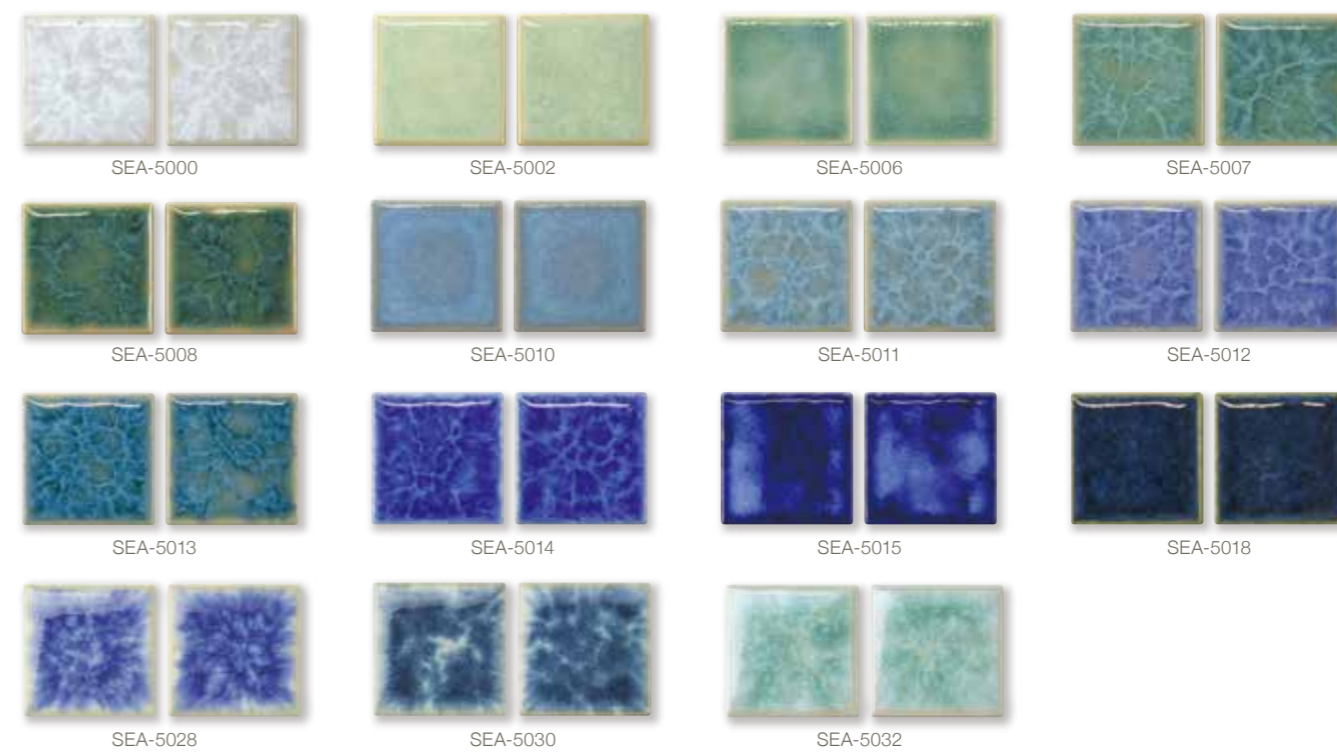

# SEABREEZE

Any color combinations are available upon special order.

### Gradation

SEA-5000,5011,5012,5013,5014,5015,5018 & Special order color

SEA-5002,5006,5007,5008 & Special order color

### Mix Sheet

SEAX-10  
SEA-5007,5008,5000 (40%:40%:20%)

SEAX-12  
SEA-5012,5015,5000 (40%:40%:20%)

SEAX-13  
SEA-5010,5011,5013 (Equal mix)

49.1x49.1mm (1.93"x1.93")  
SEA-5000~5032  
Sheet Size : Straight joint sheet  
316.2x316.2mm (12.45"x12.45")  
Thickness : 6.5mm (0.26")  
72x72mm (2.83"x2.83")  
SEA-7200~7232  
Sheet Size : Straight joint sheet  
304x304mm (11.97"x11.97")  
Thickness : 6.5mm (0.26")